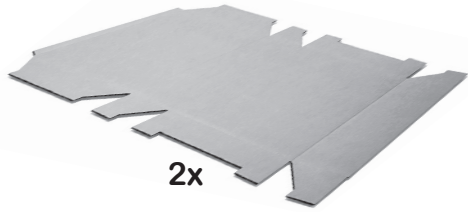

See more instructional videos and more products online at
WWW.KORRUGATEIT.COM

Korrugateit.com
Made in the USA
716.247.5328
1.888.880.8545

TABLE ASSEMBLY INSTRUCTIONS

Fold on all score lines first.
Do not fold "G" tabs until step 4.

2x

phillips screwdriver
not provided

4x
42" legs include 6x

use 3 screws each on 42" legs

1x

Due to the characteristics of corrugated cardboard, these products are not meant to withstand an excessive amount of weight. Standing or stacking on Korrugate It products is not recommended. Korrugate It is not responsible for any misuse of product.