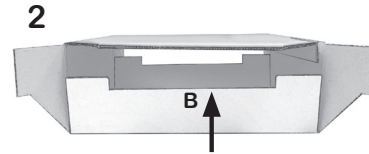

See more instructional videos and more products online at
WWW.KORRUGATEIT.COM

Korrugateit.com
Made in the USA
716.247.5328
1.888.880.8545

TABLE ASSEMBLY INSTRUCTIONS

Fold on all score lines first.
Do not fold "G" tabs until step 4.

2x

phillips screwdriver
not provided

4x
42" legs include 6x

use 3 screws each on 42" legs

1x

Due to the characteristics of corrugated cardboard, these products are not meant to withstand an excessive amount of weight. Standing or stacking on Korrugate It products is not recommended. Korrugate It is not responsible for any misuse of product.